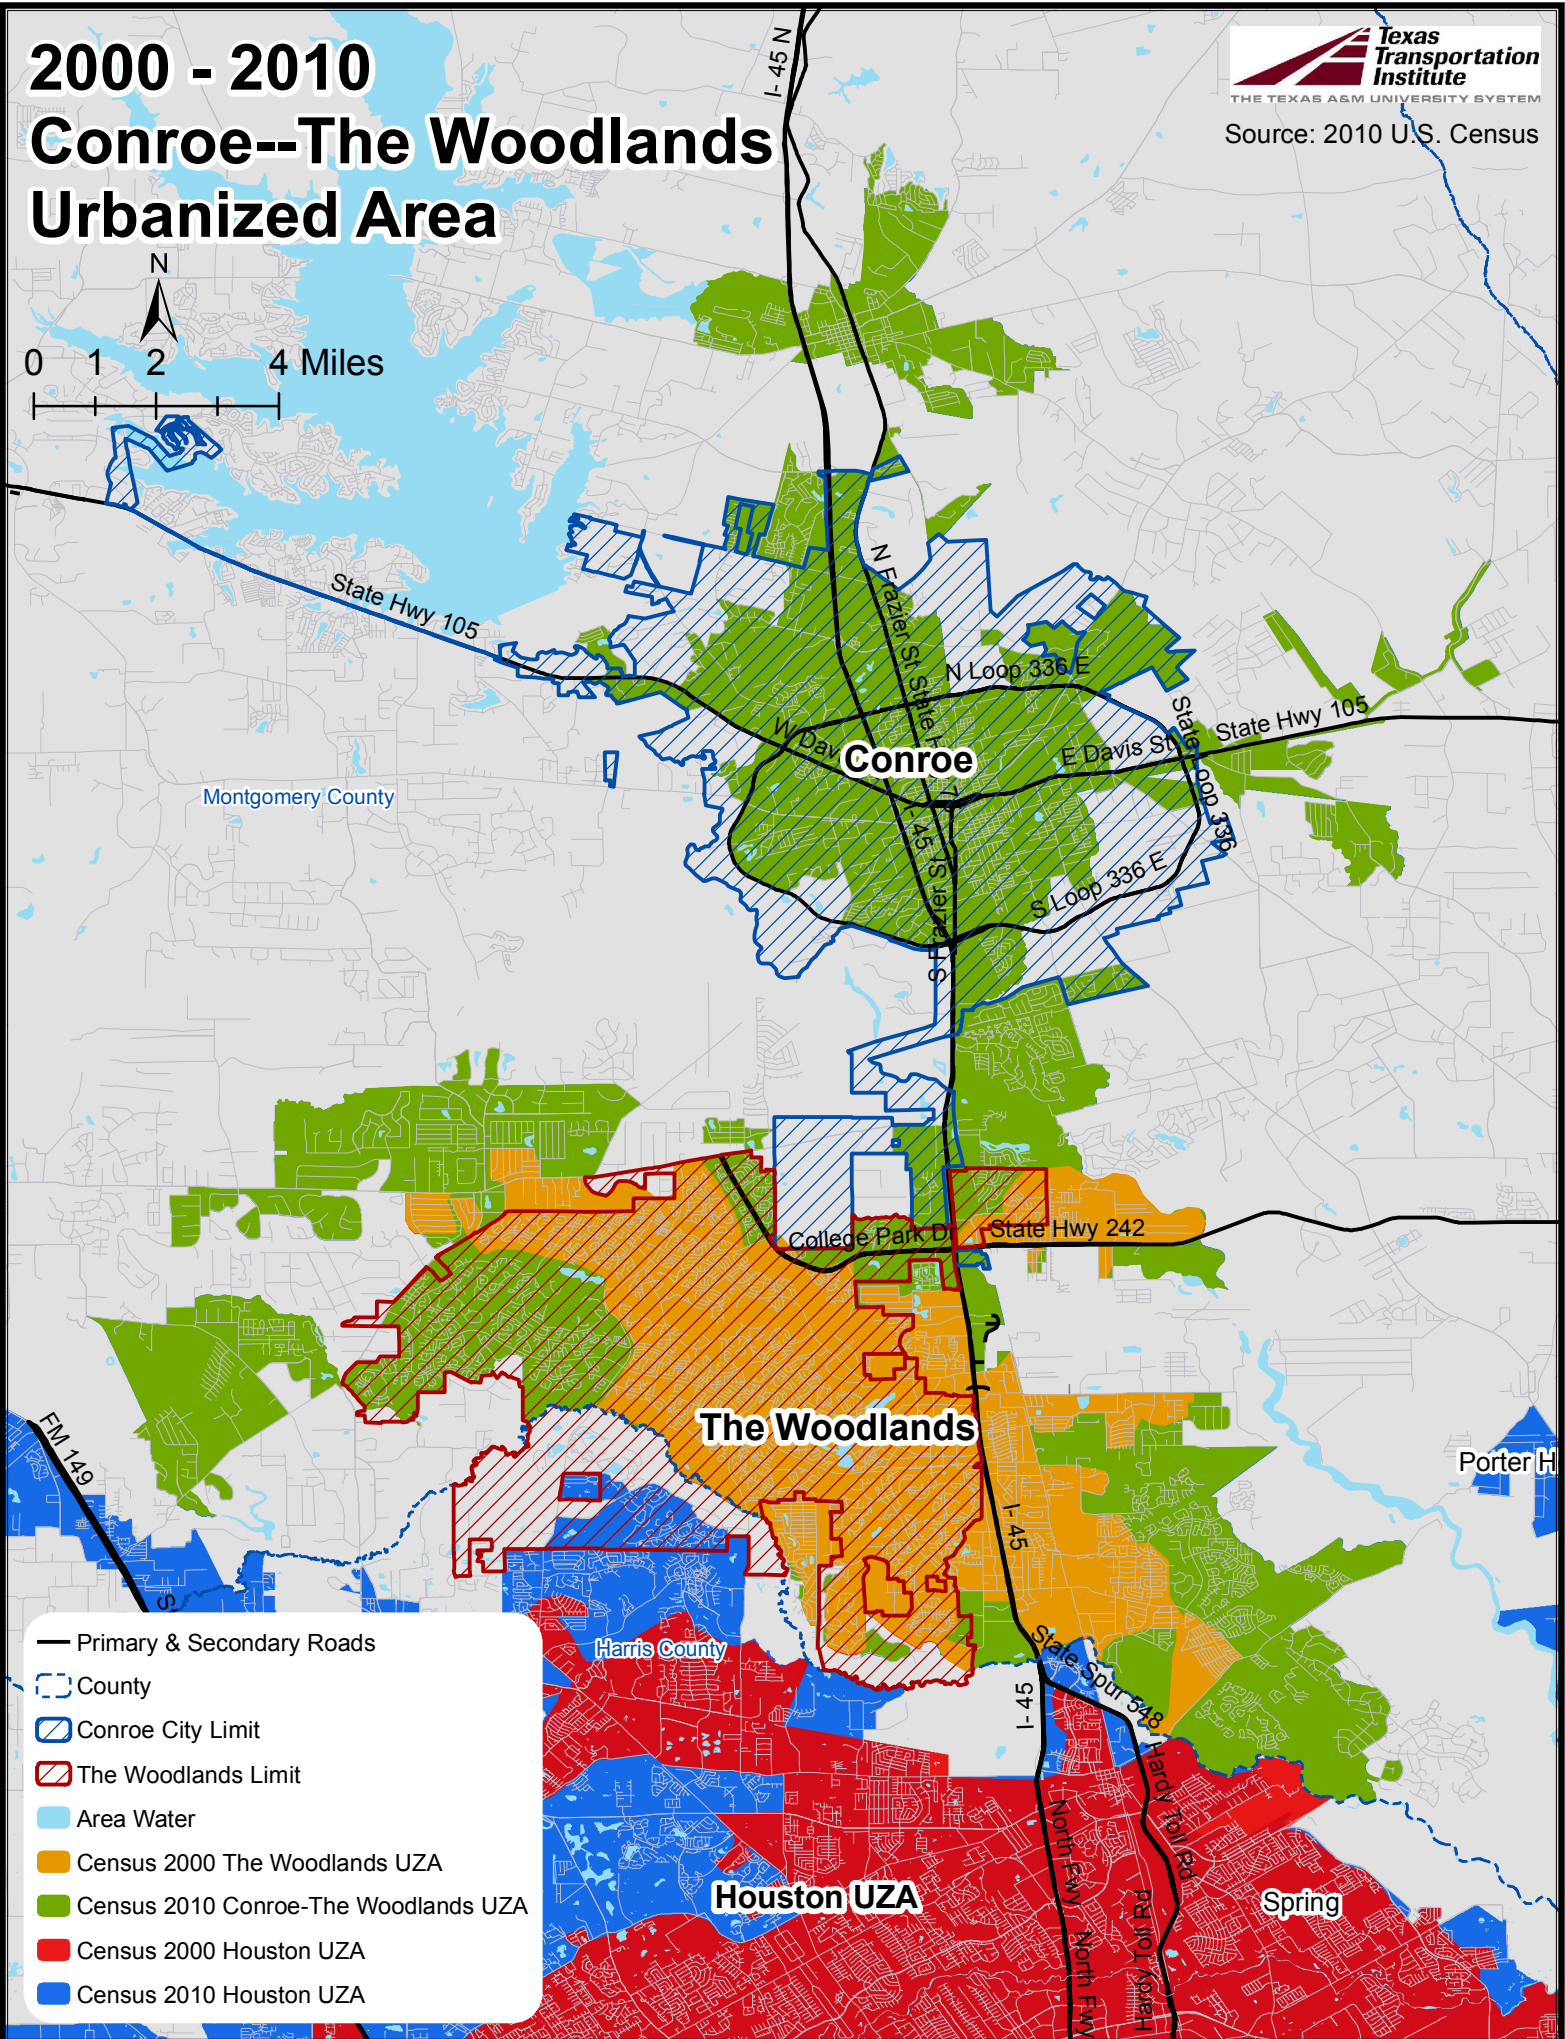

# 2000 - 2010 Conroe--The Woodlands Urbanized Area

- Primary & Secondary Roads
- ▭ County
- ▭ Conroe City Limit
- ▭ The Woodlands Limit
- ▭ Area Water
- ▭ Census 2000 The Woodlands UZA
- ▭ Census 2010 Conroe-The Woodlands UZA
- ▭ Census 2000 Houston UZA
- ▭ Census 2010 Houston UZA