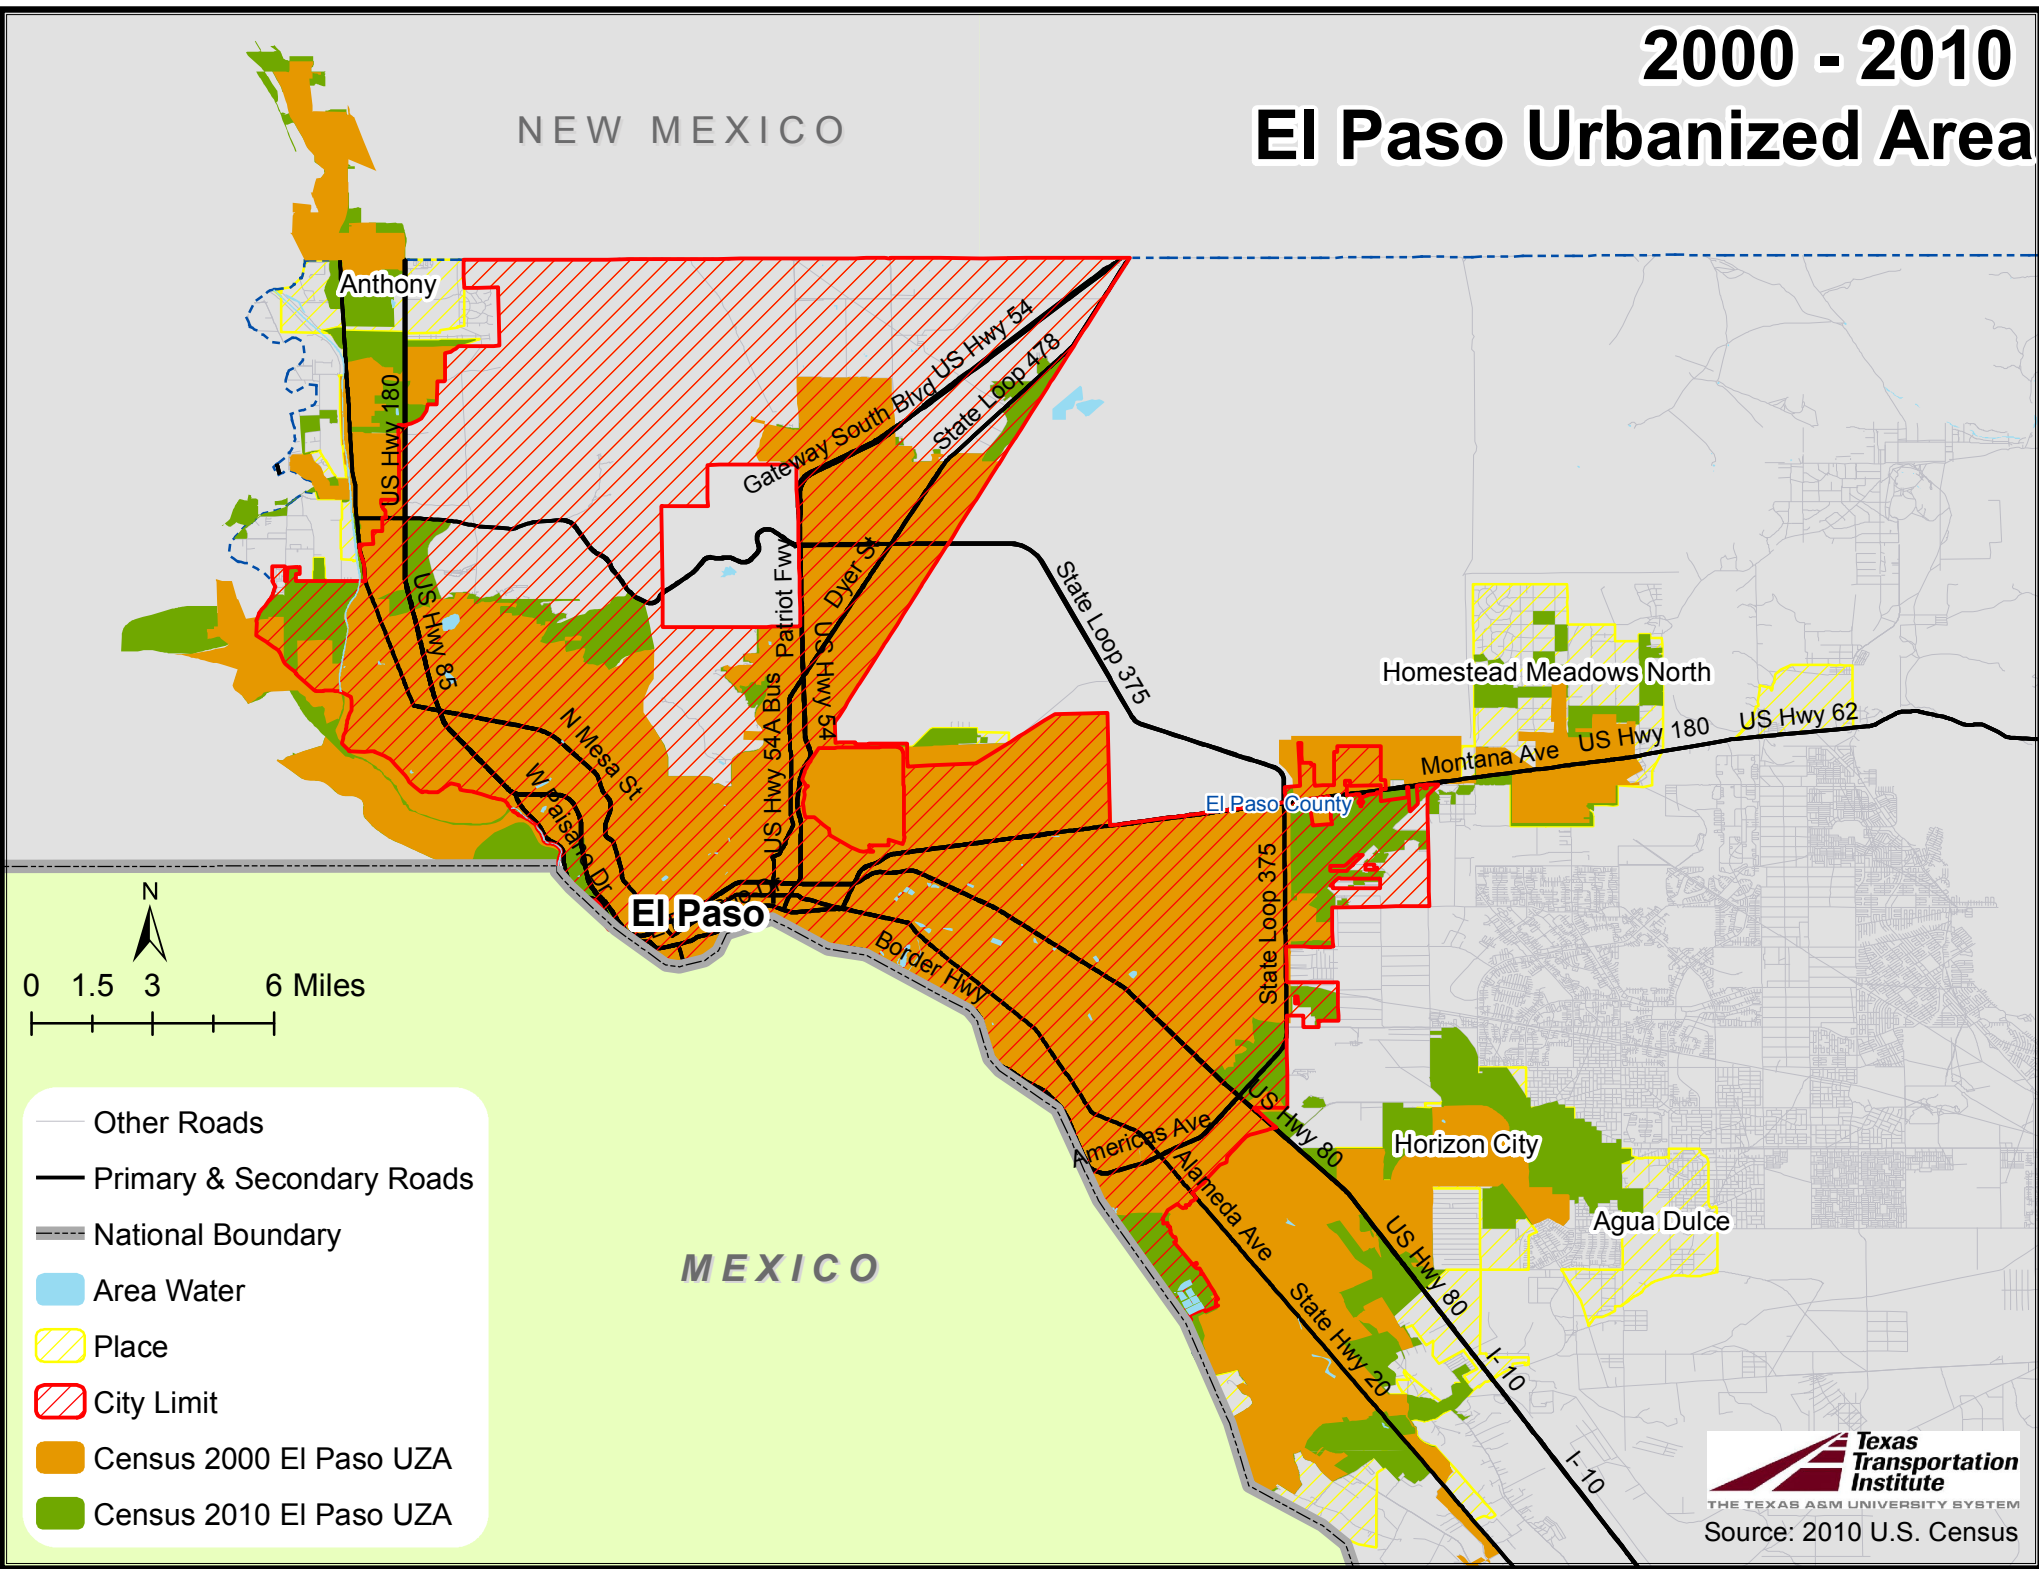

2000 - 2010

El Paso Urbanized Area

NEW MEXICO

MEXICO

Anthony

El Paso

El Paso County

Homestead Meadows North

Montana Ave

Horizon City

Agua Dulce

- Other Roads
- Primary & Secondary Roads
- National Boundary
- Area Water
- Place
- City Limit
- Census 2000 El Paso UZA
- Census 2010 El Paso UZA