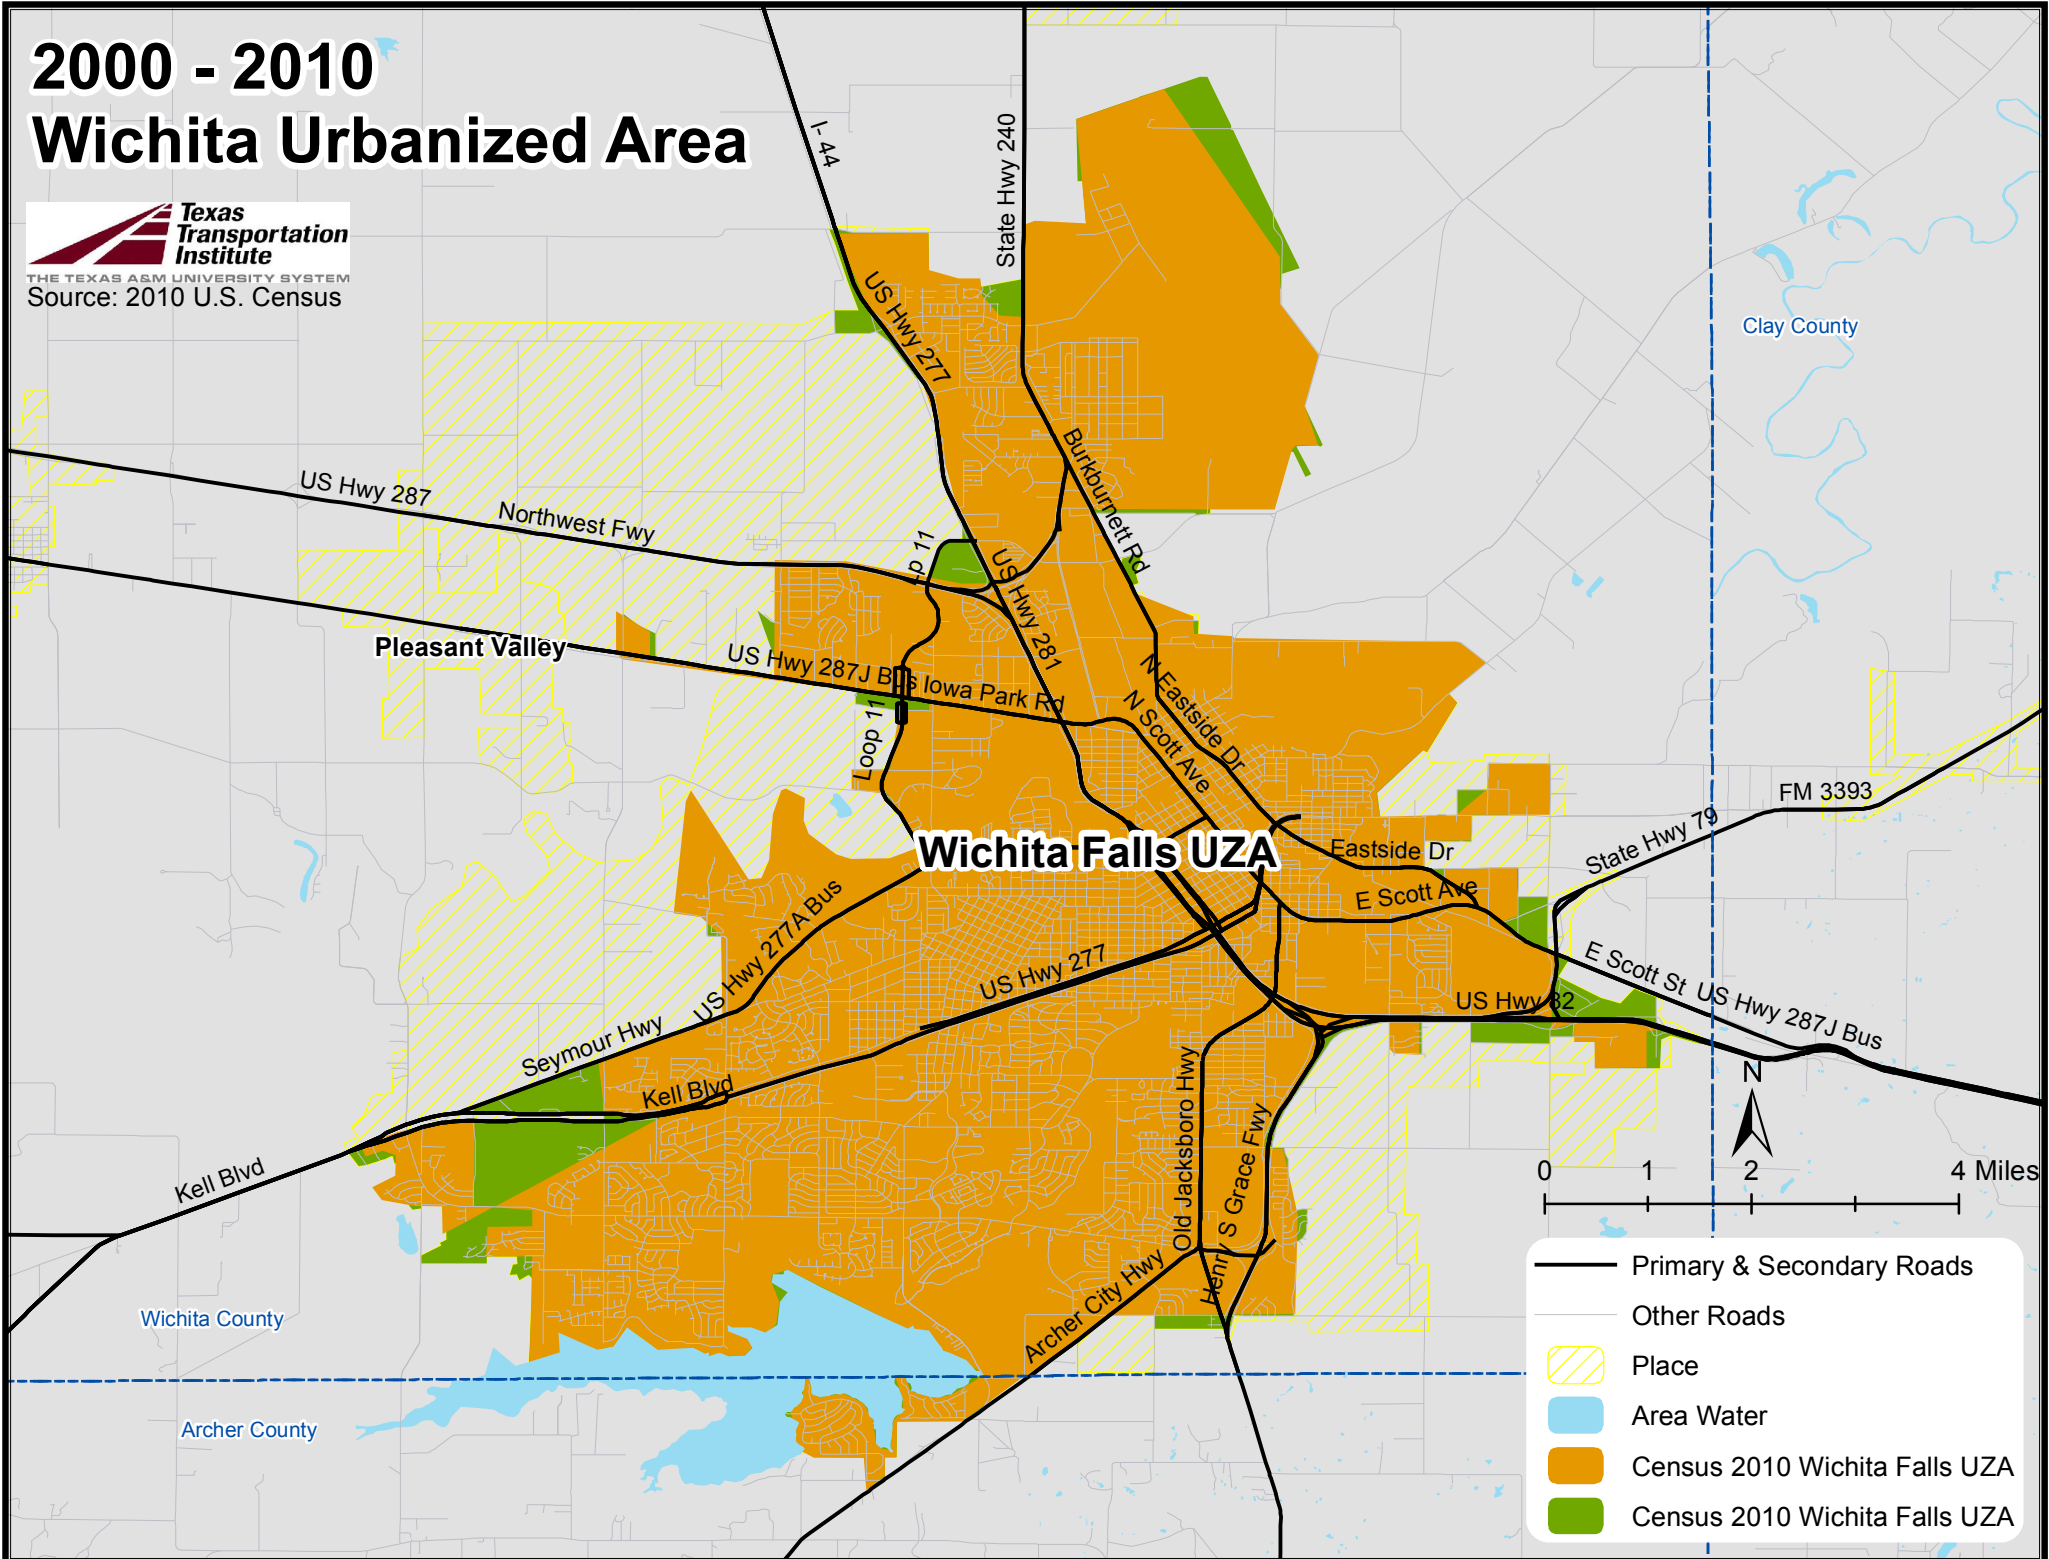

2000 - 2010 Wichita Urbanized Area

Texas Transportation Institute
THE TEXAS A&M UNIVERSITY SYSTEM
Source: 2010 U.S. Census

- Primary & Secondary Roads
- Other Roads
- ▨ Place
- Area Water
- Census 2010 Wichita Falls UZA
- Census 2010 Wichita Falls UZA